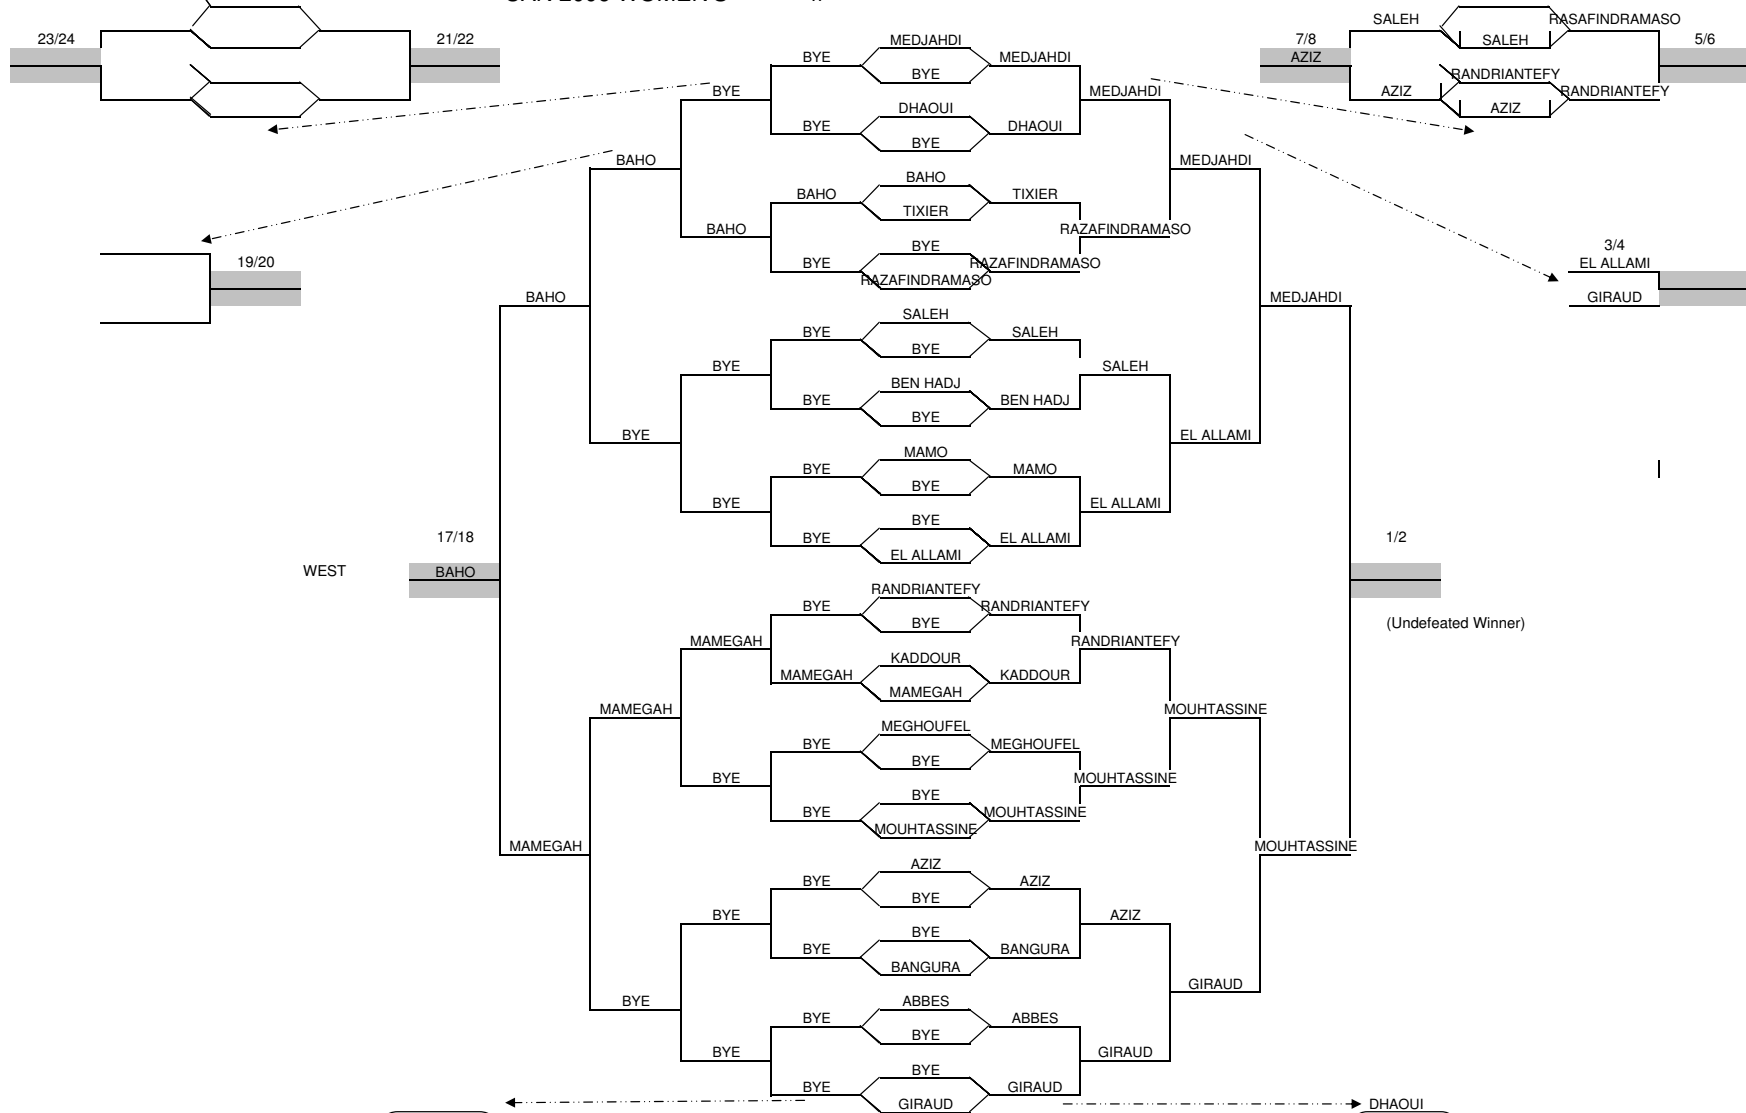

CAN 2006 WOMEN'S

W

SOUTH

(Round # 2 losers from West)